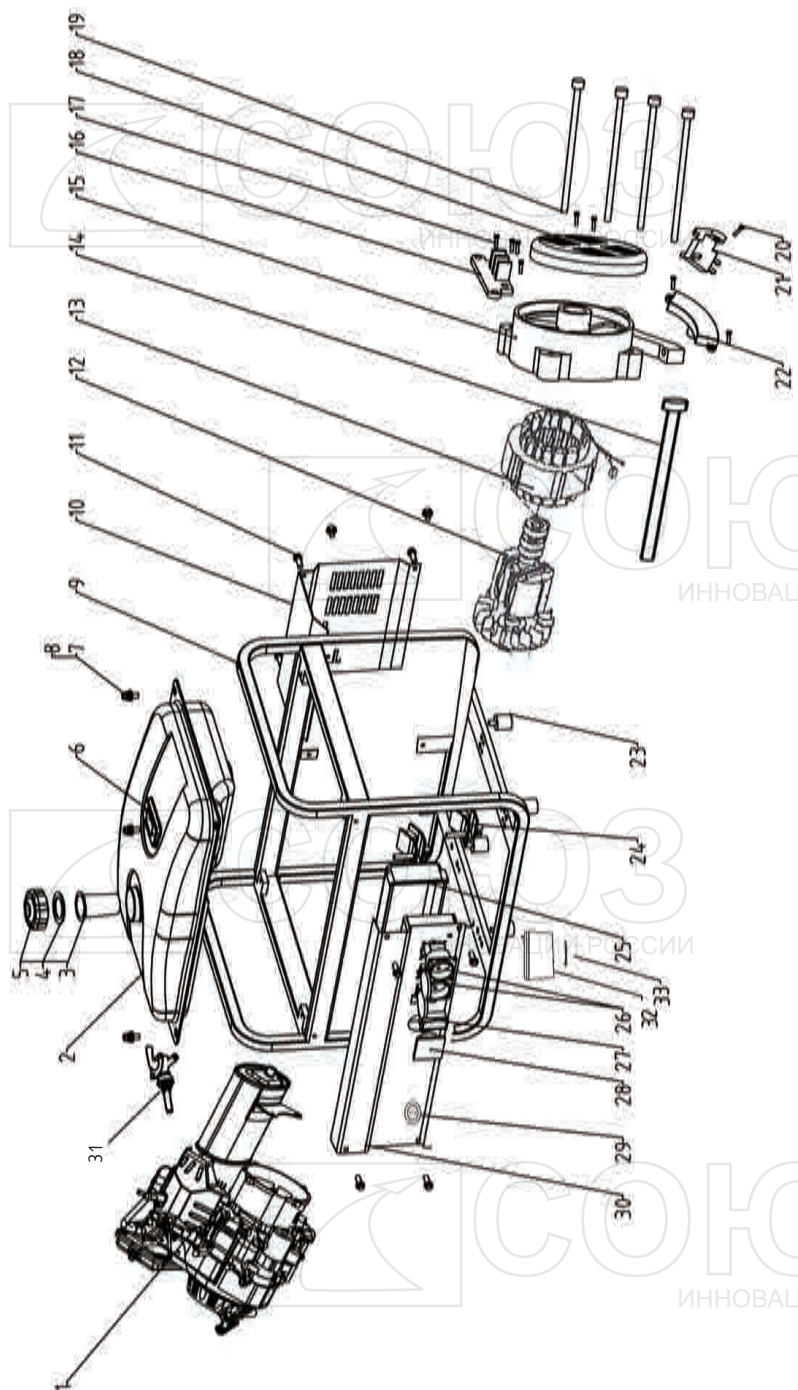

## ЭГС-87300Э

NO.	DESCRIPTION	NO.	DESCRIPTION
1	GASOLINE ENGINE	18	GENERATOR GUARD COVER
2	FUEL TANK	19	STATOR BOLT
3	FILTER	20	M5 BOLT
4	GASKET	21	CARBON BRUSH
5	FUEL TANK COVER	22	ADJUST VOLTAGE REGULATOR
6	FUELMETER	23	RUBBER FEEL
7	BOLT	24	SHAKE FEET
8	RUBBER GASKET	25	CONTROL PANEL COVER
9	FRAME	26	SOCKET
10	GUARD	27	CIRCUIT BREAKER
11	GUARD BOLT	28	VOLTMETER
12	ROTOR	29	KEY LOCK
13	STATOR	30	CONTROL PANEL COVER
14	ROTOR BOLT	31	FUEL CONTROL VALVE
15	GENERATOR END BELL	32	BATTERY
16	JUNCTION BOX	33	RUBBER BELT
17	M5 BOLT	34	FUEL CONTROL VALVE